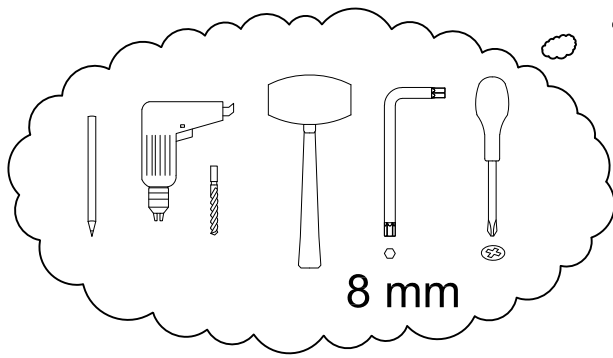

franco furniture

HANDCRAFTED IN SPAIN • SINCE 1984

ENZO

45min.

info@francoehijos.com
export@francoehijos.com
www.francofurniture.es

ESP ENG FR

CONTENT:

Ø8 x2

H1

x2

H2

x20

H3

x2

H4

x8

H5 x8

6

7

25 mm H3 x16