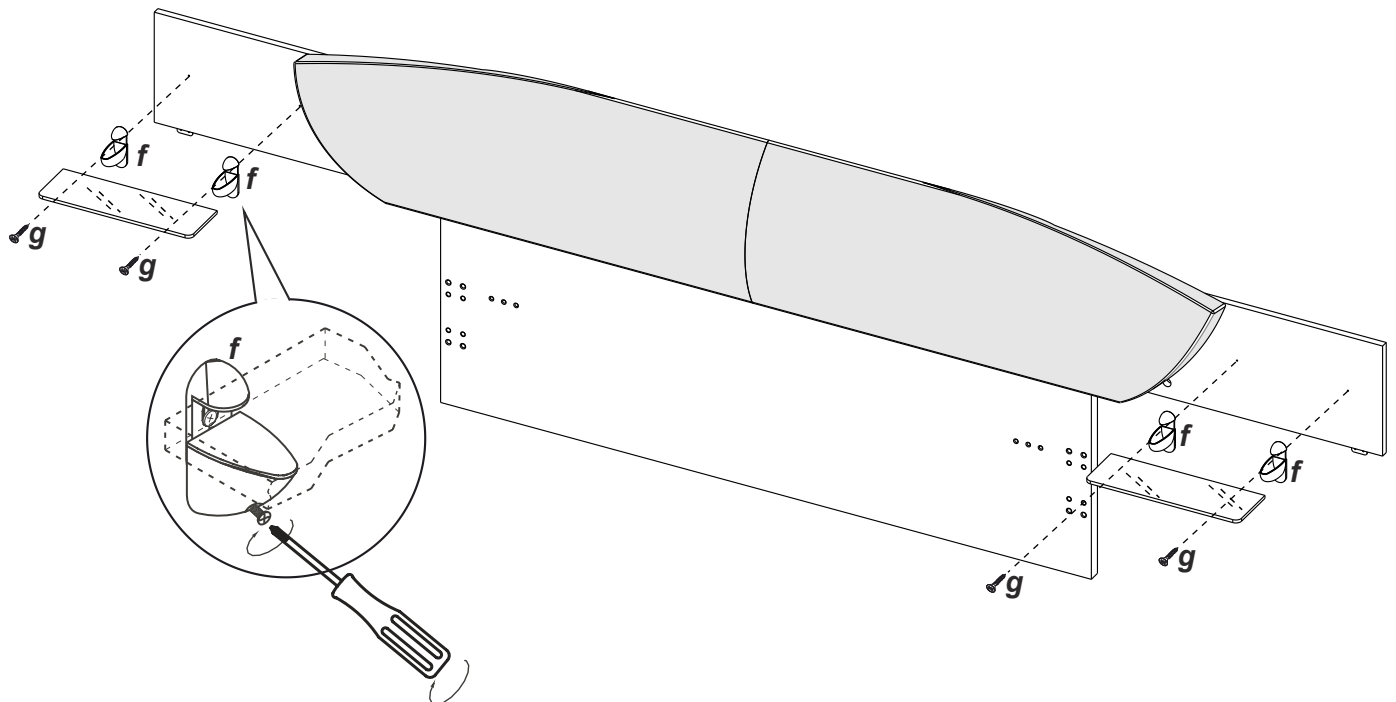

## 1 RIGHT PANEL (REPEAT FOR LEFT PANEL)

3

"QS/160" POSITION

"180" POSITION

"KS" POSITION

4

CAMELGROUP via S. Antonio, 7 - 31010 - Orsago (TV) ITALY - Ph. +39 0438 99.74.11 - Fax +39 0438 99.11.23  
www.modumitalia.it - info@modumitalia.it

## STORAGE 160 and 180 with distance bar